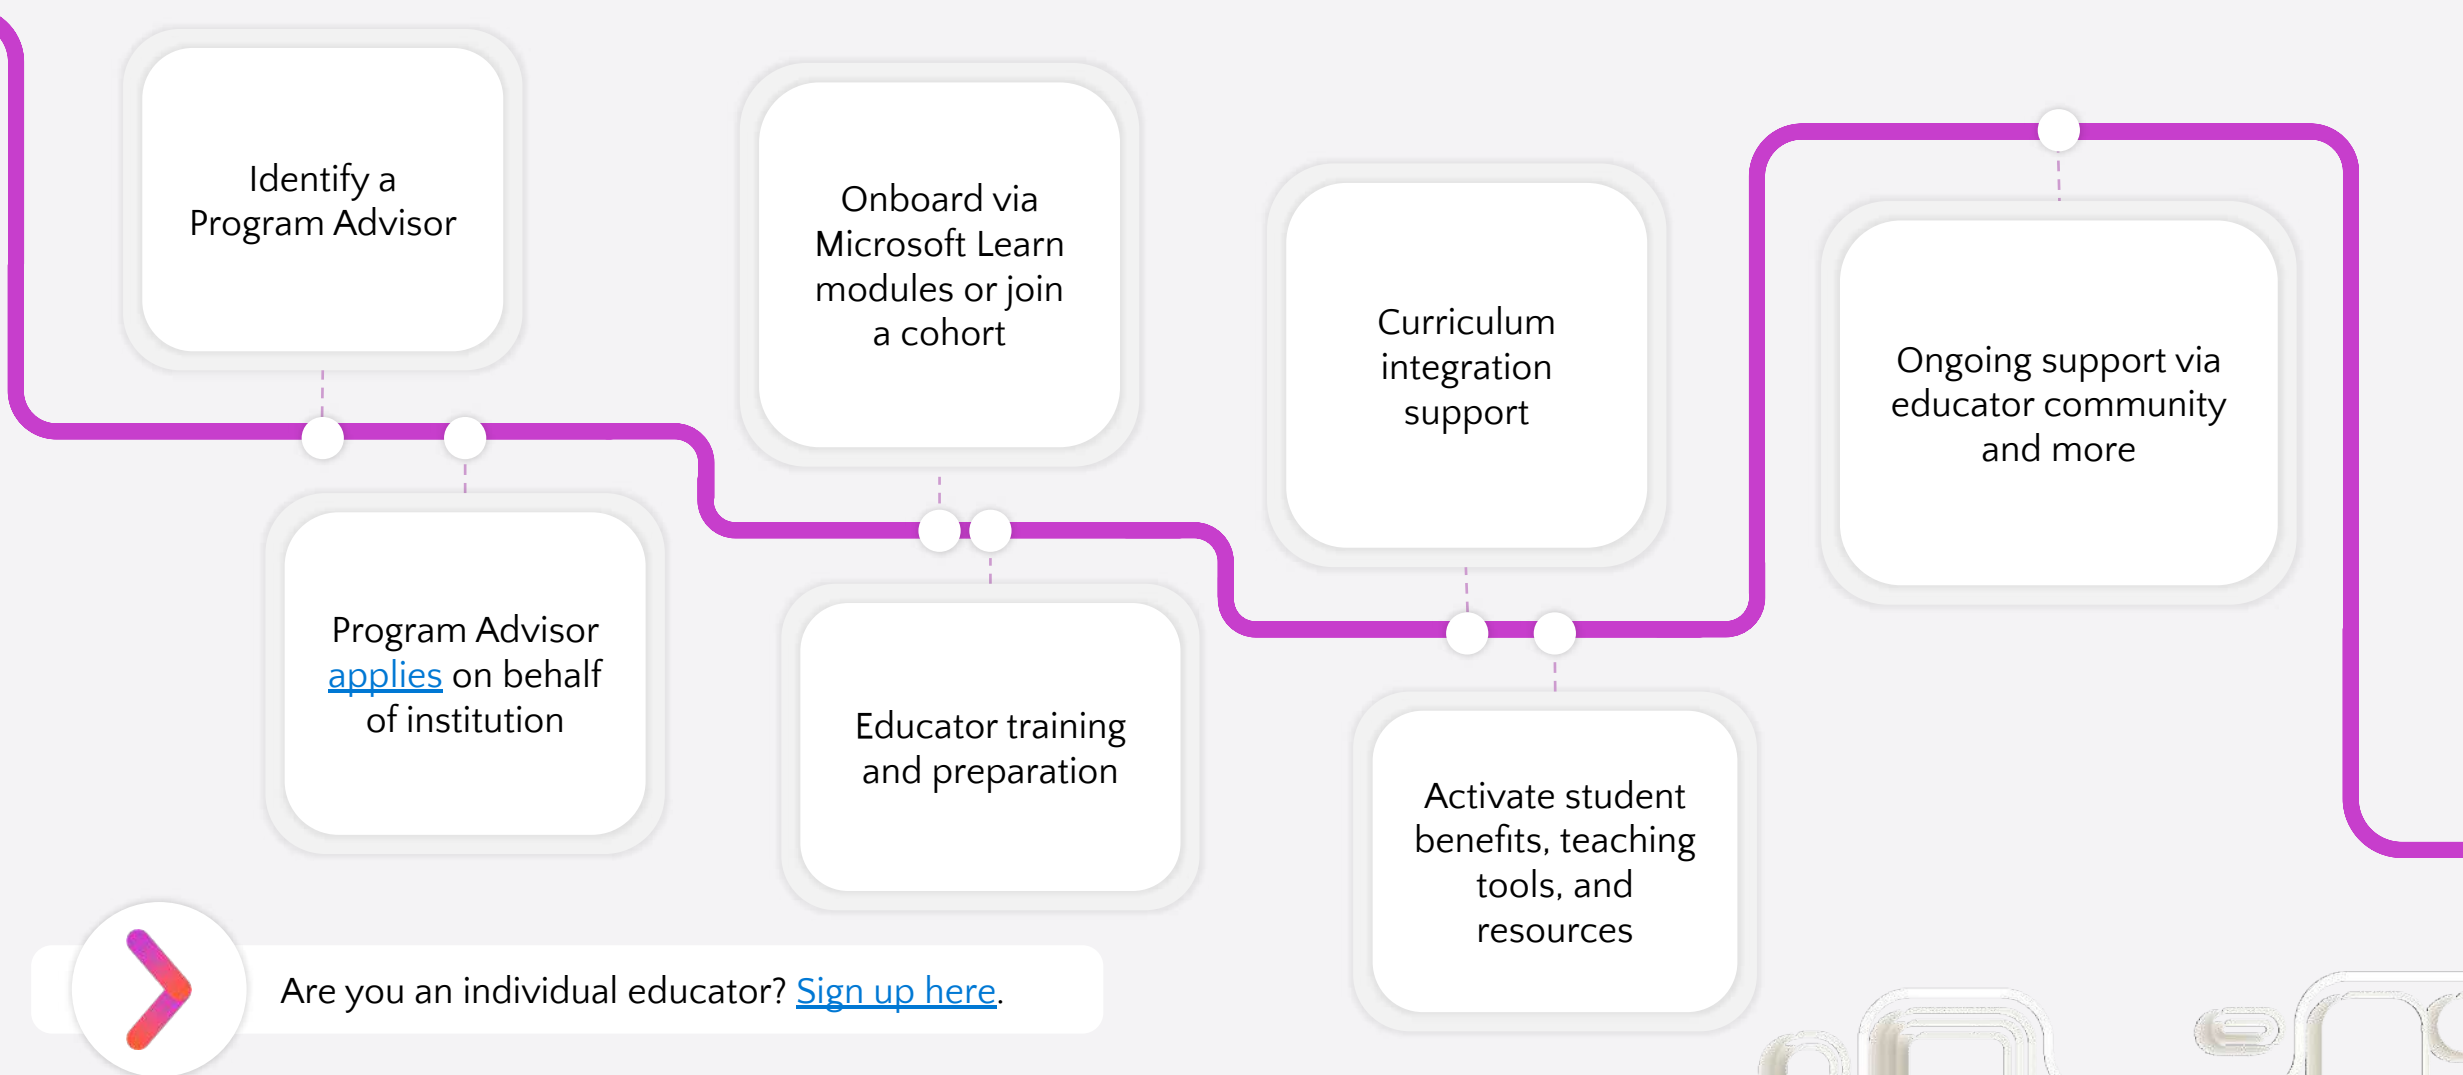

Microsoft Learn for Educators

Equip your students with tech skills for today—and tomorrow

Microsoft Learn for Educators provides higher education institutions and faculty with a **suite of tools and resources** that **enable technical skills instruction** aligned to industry-recognized **Microsoft Certifications**. By augmenting the existing degree paths of your students with these in-demand skills and certifications, you'll set them up for **real-world success**.

Sharpen your skills

Access training and tools that prepare faculty to deliver cutting-edge technical instruction and hands-on labs.

Student-empowering curriculum

Build students' technical skills with Microsoft Official Curriculum, educational materials, tools and certifications.

Career connections

Get introductions to Microsoft customers and partners that can inspire your students and hire your graduates.

Get started today

Build students' technical skills with end-to-end guidance and support from Microsoft